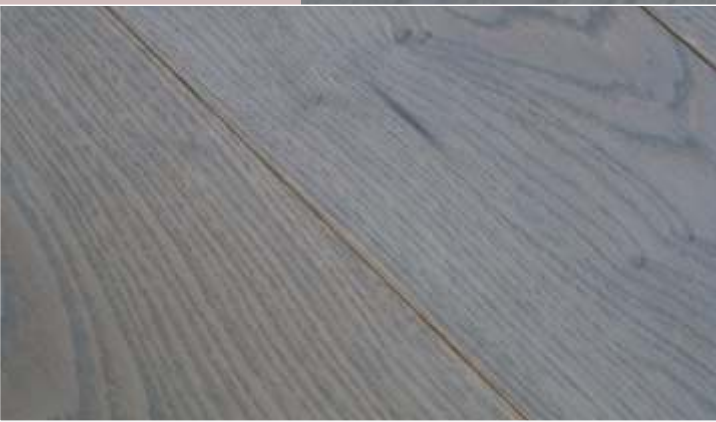

GRAY

One strip, three layer parquet plank. Oak top layer, UV hard oiled.

Specifications

Branching: Markant

Construction: 3-layer

Pattern: 1-strip

Coating: UV oil

Installation: Click 5G or glu

Dimensions: 140/160 x 1800/2200 x 14 mm

Top layer: Oak ca. **3.2 mm**